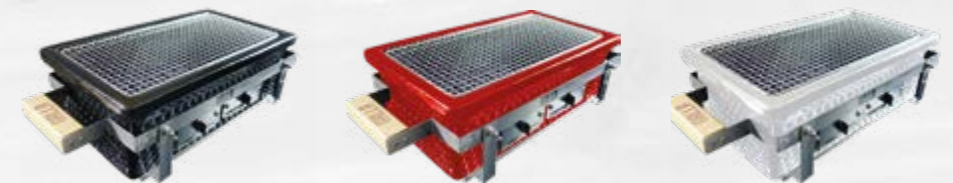

OSAKA SHICHIRIN

- Black GR-22-01
- Red GR-22-03
- White GR-22-04

TOKYO SHICHIRIN

- Black GR-22-16
- Red GR-22-17
- White GR-22-18