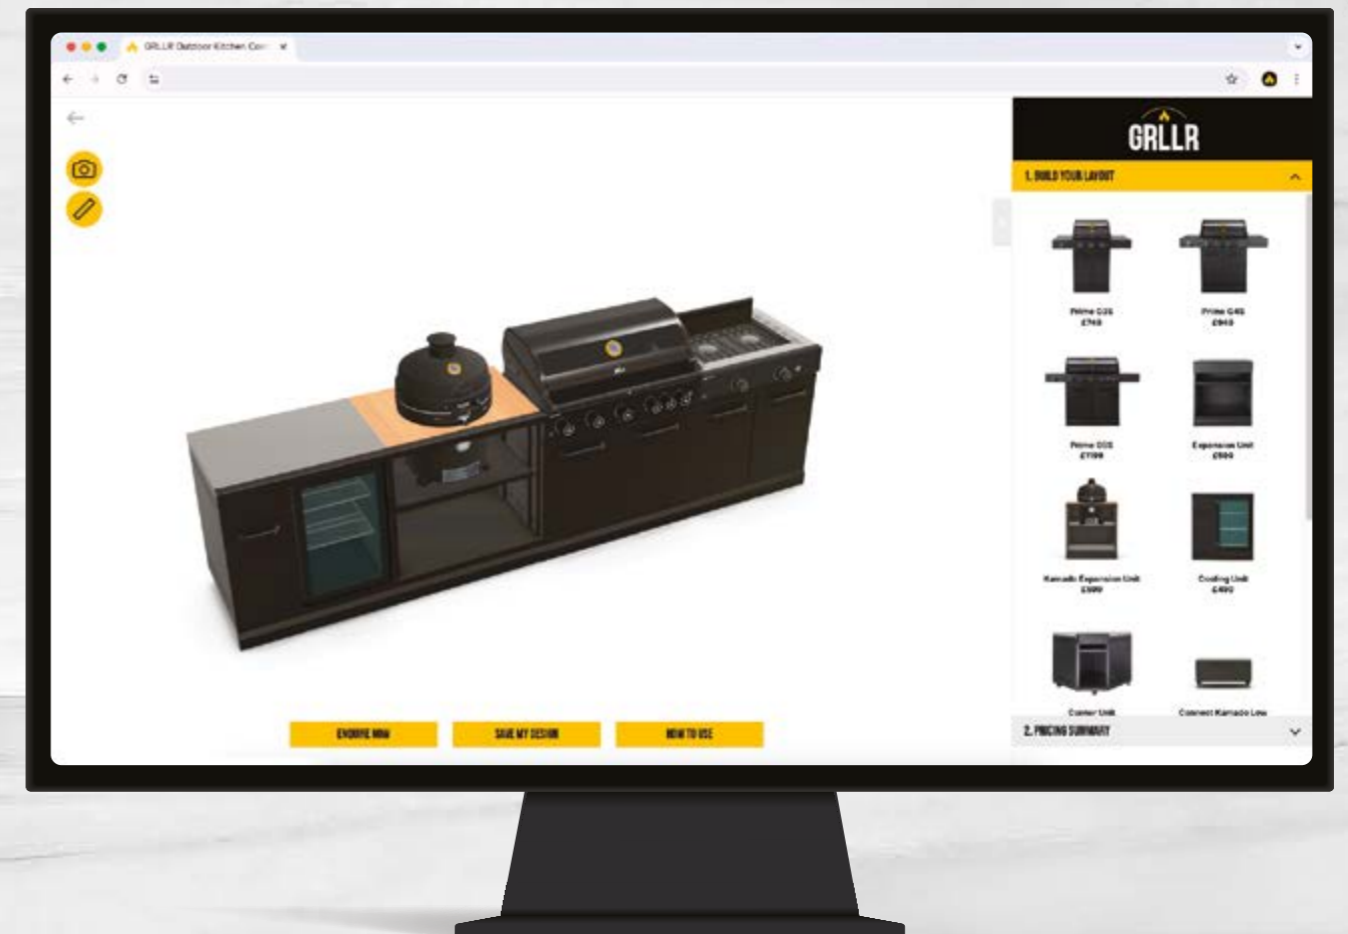

🔥 GRILL THE WAY YOU LIKE

Compatible with GRLLR Gas BBQs and Kamados

TRY OUR CONFIGURATOR

Try our 3D configurator by scanning the QR code below. Use this to compose your ideal GRLLR Connect Outdoor Kitchen or as a sales tool for your customers, online or in-store.

THERE IS A UNIT FOR EVERY NEED

STOVE UNIT

Size: 80 × 63,6 × 88,5 cm
SKU: GR-24-CON-STU

- 🔥 2 Gas hobs.
- 🔥 Storage space underneath.

SINK UNIT

Size: 80 × 62,5 × 88,5 cm
SKU: GR-24-CON-SIU

- 🔥 Hot and cold water.
- 🔥 Multifunctional storage under the wooden board.