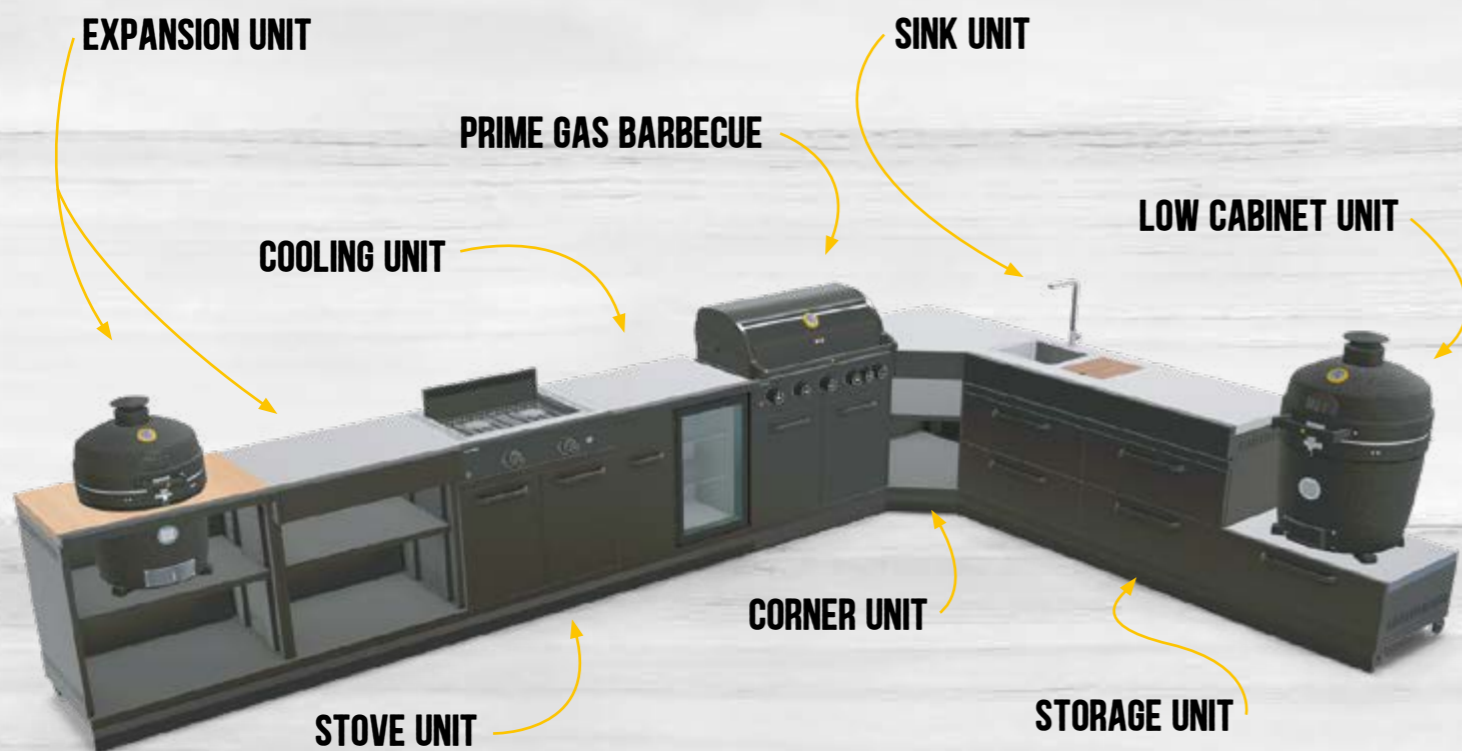

UNIQUE FEATURES OF PRIME:

- Insulated hood for optimal heat preservation
- High-power stainless steel split tube burners
- Stainless steel flame tamers/flavour bars
- GrillFlow system for better fat removal and reduced flare-ups
- Cast iron side burner rack
- Custom lighted knobs yellow off/red on
- Clear-view glass window in the hood for better observation of food
- Compatible with all GRLLR Connect units

PRIME G3S

3 BURNER GAS BARBECUE

- ✦ GrillFlow system for optimal fat removal.
- ✦ Insulated clear view hood.
- ✦ Lighted knobs.
- ✦ Soft close doors.
- ✦ High-power stainless steel split tube burners.
- ✦ Stainless steel flame tamers/flavour bars.
- ✦ Compatible with GRLLR Connect units.
- ✦ Compatible with the GRLLR rotisserie.
- ✦ Cast iron side burner rack.

THERE IS A UNIT FOR EVERY NEED

STOVE UNIT

Size: 80 × 63,6 × 88,5 cm
SKU: GR-24-CON-STU

- 🔥 2 Gas hobs.
- 🔥 Storage space underneath.

SINK UNIT

Size: 80 × 62,5 × 88,5 cm
SKU: GR-24-CON-SIU

- 🔥 Hot and cold water.
- 🔥 Multifunctional storage under the wooden board.